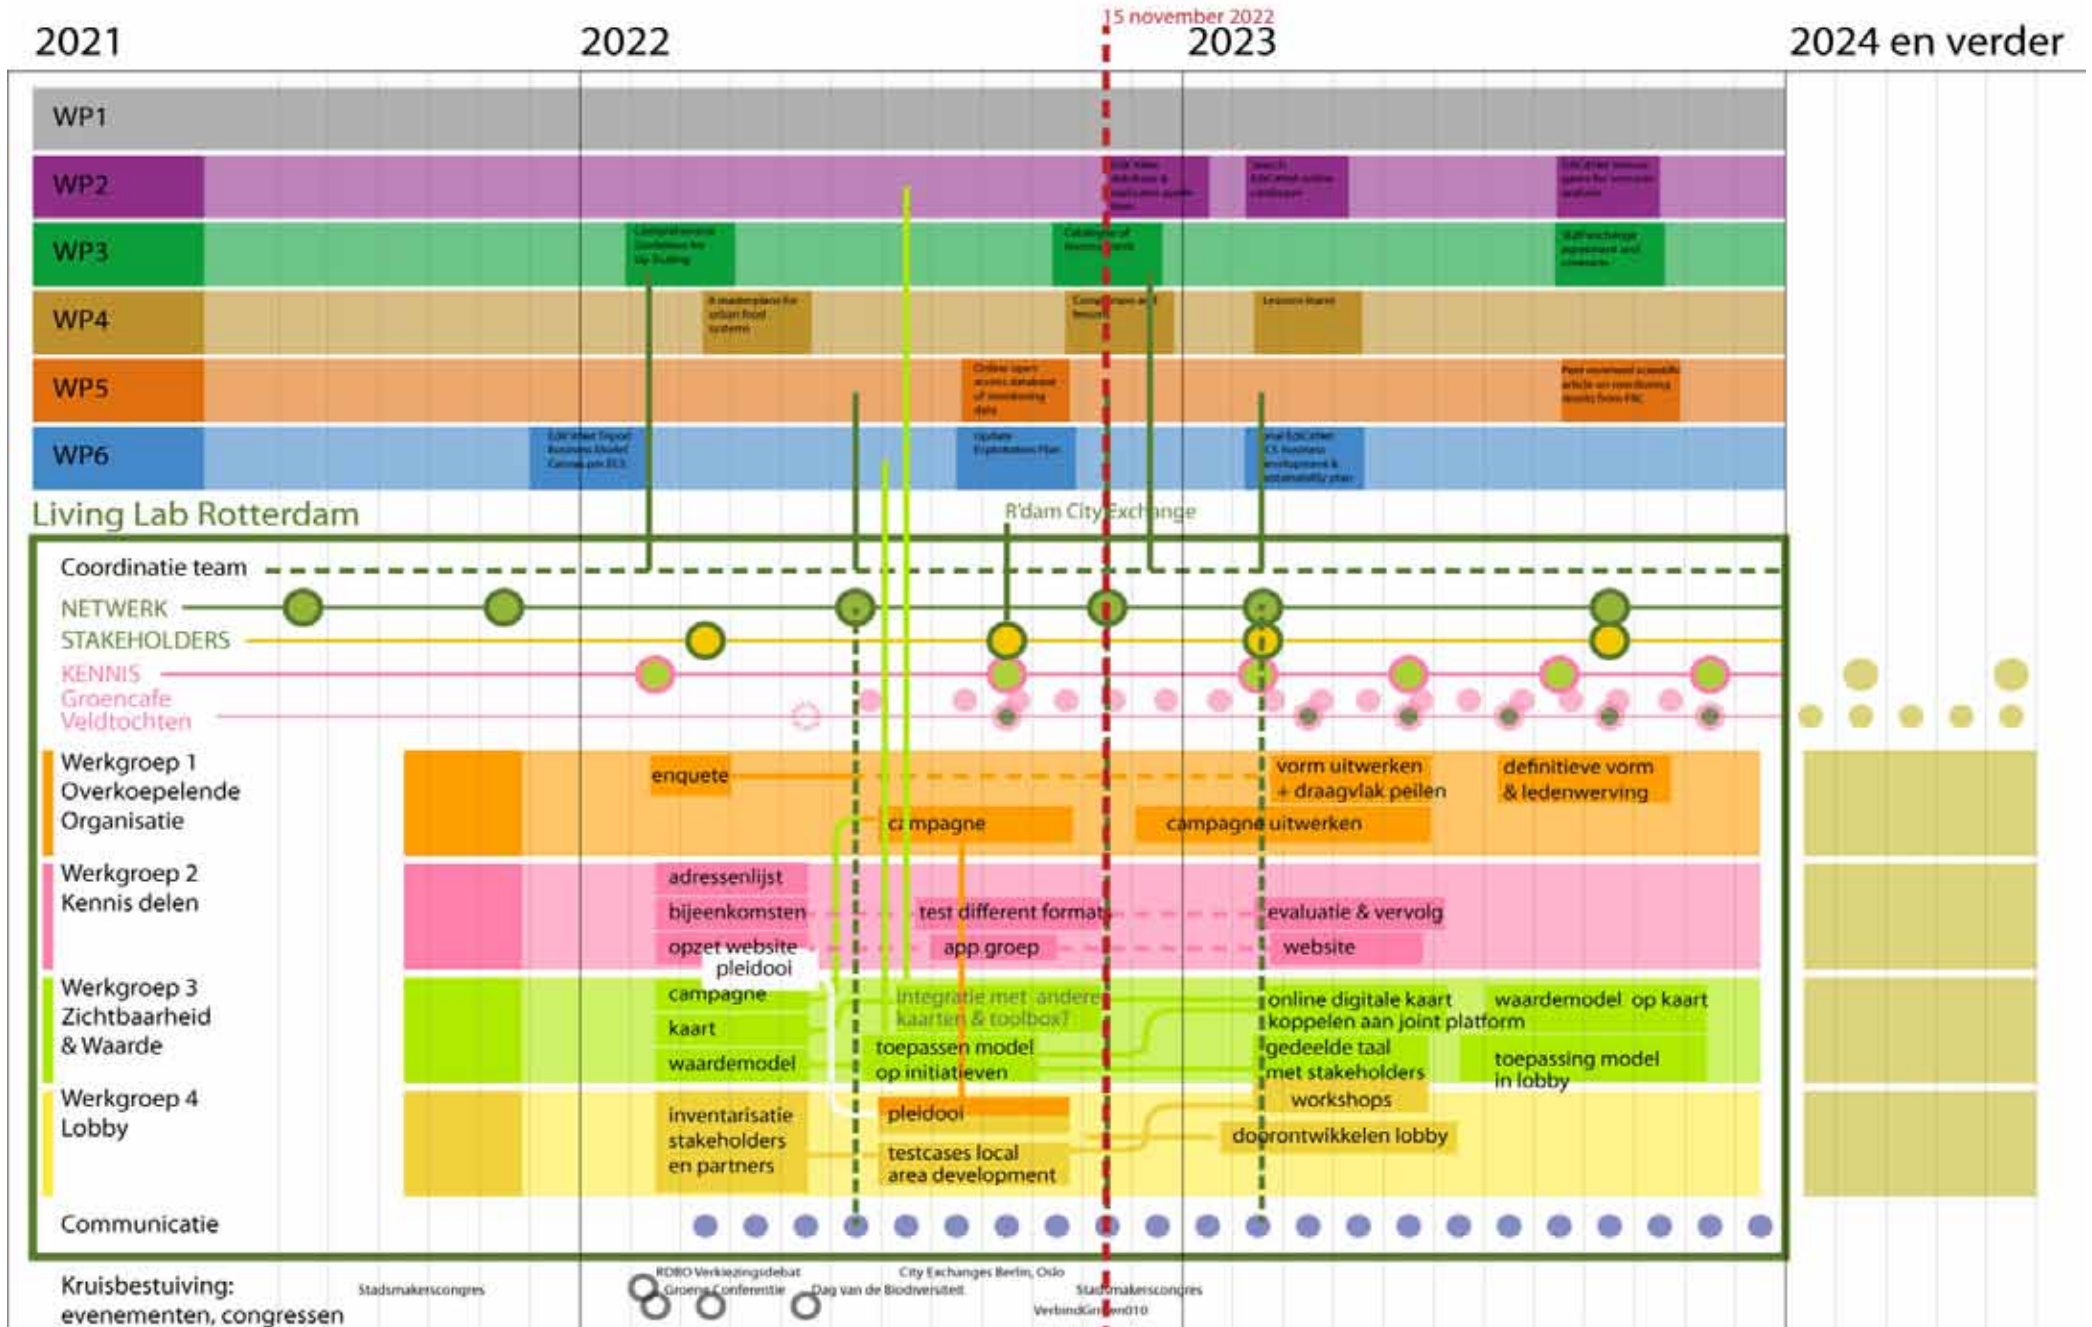

# Grassroots taking the lead

# Goal Living Lab Rotterdam

“Setting up a citywide network of (edible) green initiatives to ensure the continuity of (edible) green initiatives in the city”

# Our 4 Action Perspectives

The Action Perspectives resulting from the research are now four active workinggroups:

1. Lobbying / Representing shared interests
2. Sharing knowledge, skills and 'stuff' (tools, seeds, et cetera)
3. Making value of ECS visible (diamondmodel)
4. Overarching collaboration, coordination or organisation

# Timeline Living Lab Rotterdam