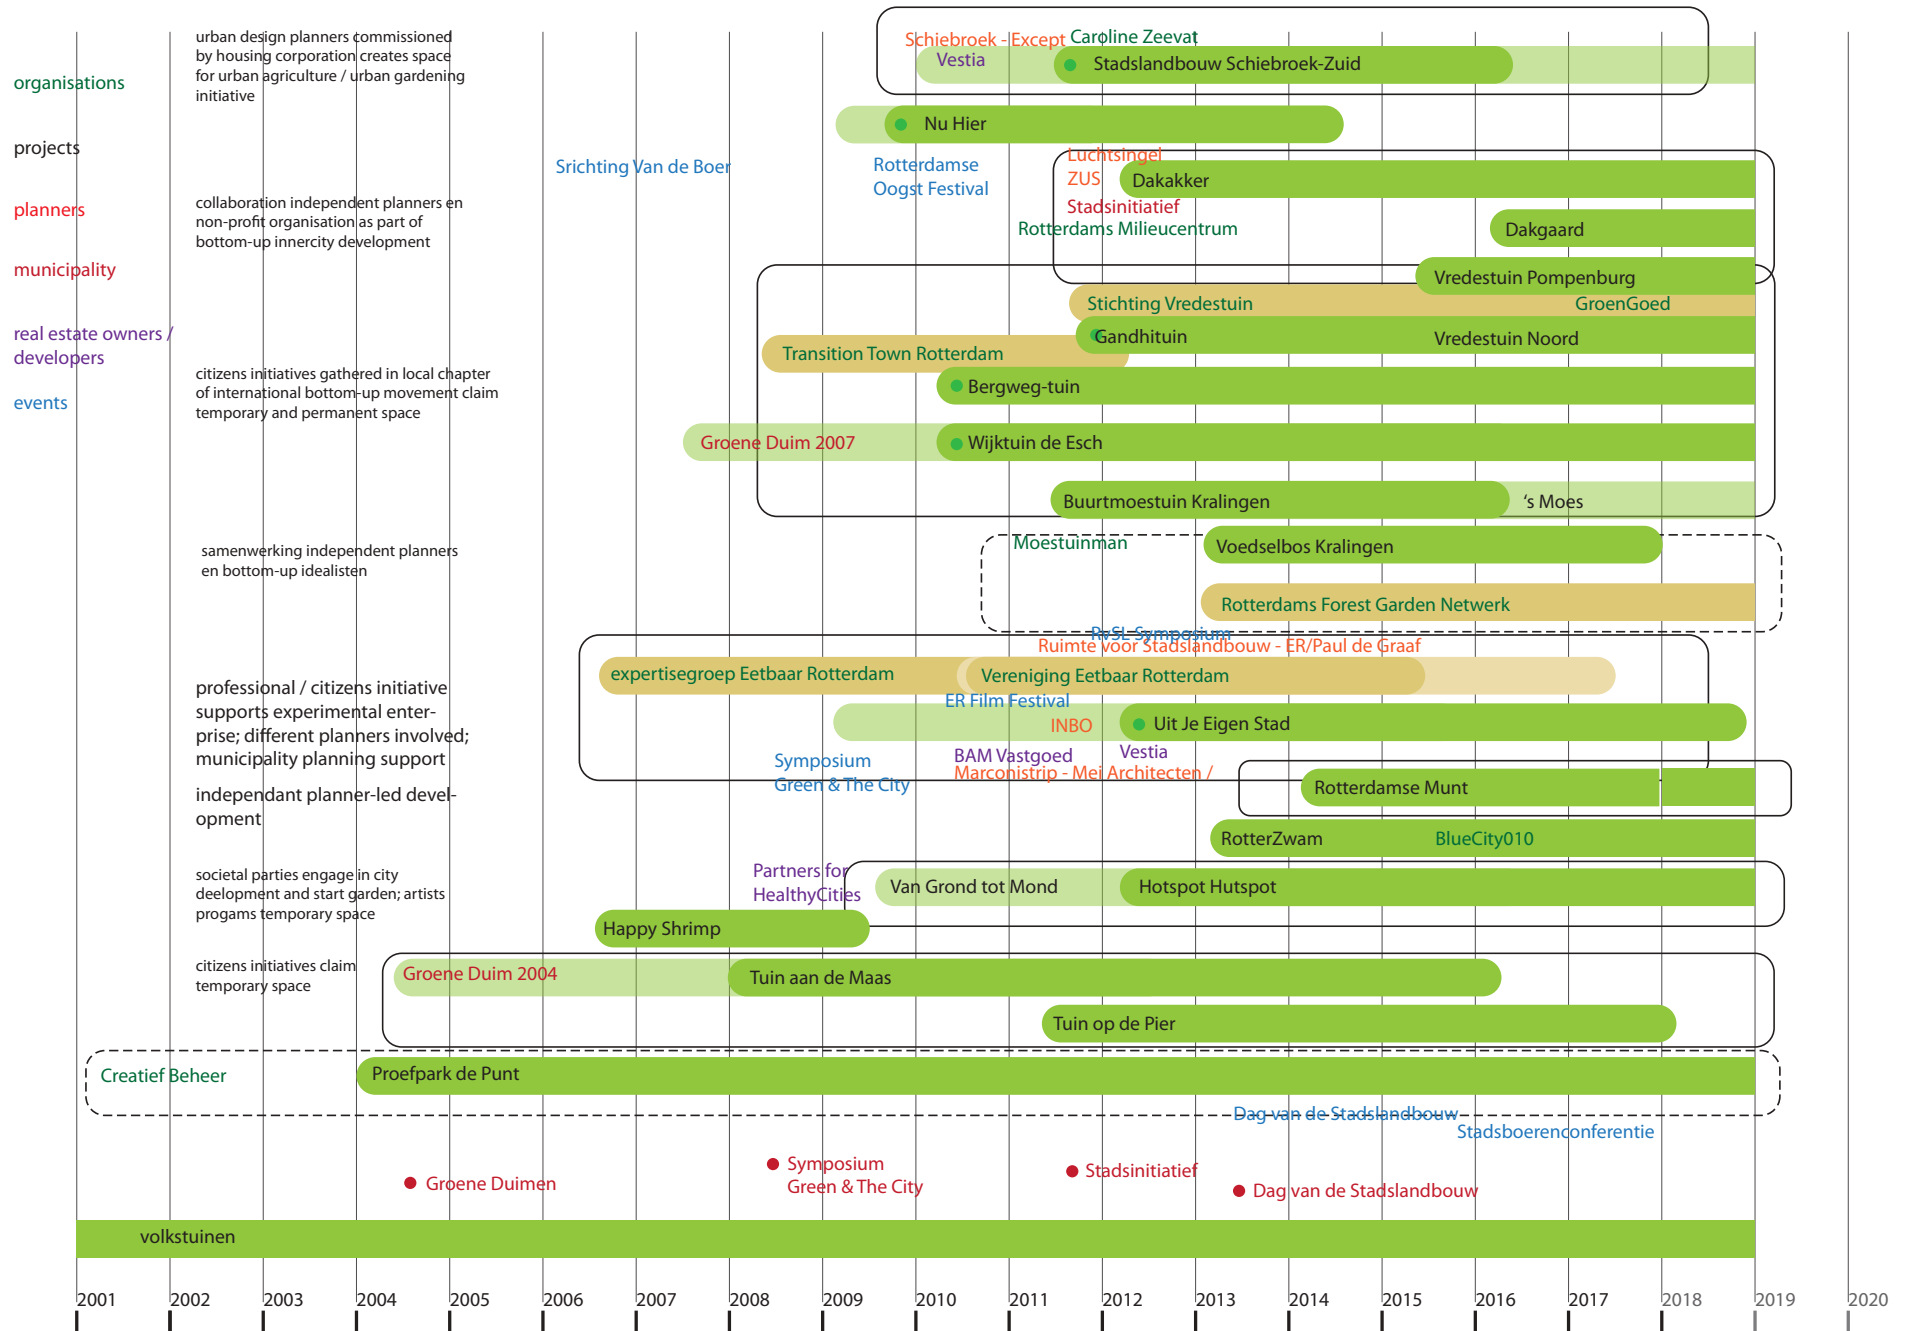

# THE STRENGTH OF BUILDING NETWORKS

## living lab Rotterdam

# Timeline network of initiatives in Rotterdam

... a city of initiatives: Stadslandbouw Schiebroek